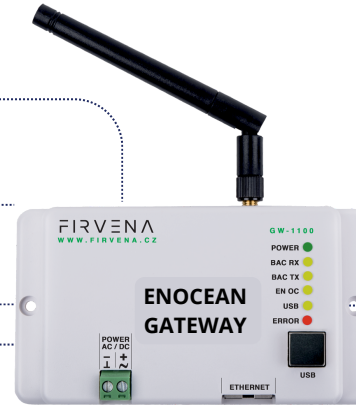

VERIFIED COMPATIBILITY

Gateway Web Server

Ch 27 Temperature sensor with correction

Object ID	Value Name	Range	Value
AI 2700	Set point	0...255	184
AI 2701	Temperature	0...40 °C	22.745°C
AI 2702	Occupancy	1:Button released;0:...	1:Button released
AI 2790	Telegram counter	0...65535	4
AI 2791	Telegram age	0...65000 s	136s
MSV 2799	CONFIG	1:FREE;2:ASSIGNED	2:ASSIGNED

Temperature sensor with Ch 27

184
22.7°C
1

Temperature sensor with correction

Gateway Web Server

Ch 28 Multisensor

Object ID	Value Name	Range	Value
AI 2800	Temperature	-40...60 °C	24°C
AI 2801	Humidity	0...100 %	50.5%
AI 2802	Illumination	0...100000 lx	241lx
AI 2803	Acceleration Status	0:Heartbeat;1:Thresh...	0:Heartbeat
AI 2804	Acceleration X	-2500...2500 mG	-65mG
AI 2805	Acceleration Y	-2500...2500 mG	25mG
AI 2806	Acceleration Z	-2500...2500 mG	1020mG
AI 2807	Contact	0:Open;1:Closed	0:Open
AI 2890	Telegram counter	0...65535	32
AI 2891	Telegram age	0...65000 s	8s
MSV 2899	CONFIG	1:FREE;2:ASSIGNED	2:ASSIGNED