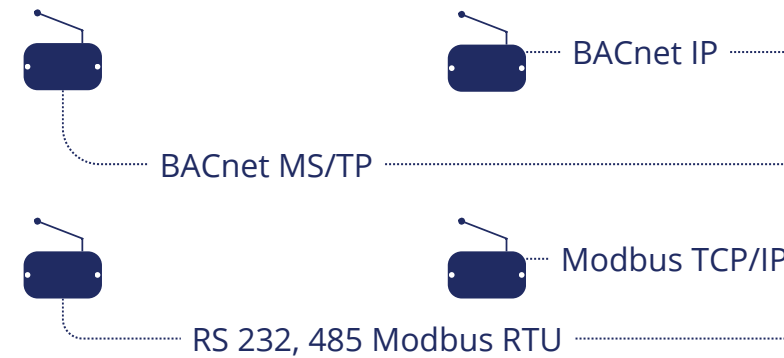

VERIFIED COMPATIBILITY

Gateway Web Server

Ch 27 Temperature sensor with correction

Object ID	Value Name	Range	Value
AI 2700	Set point	0...255	184
AI 2701	Temperature	0...40 °C	22.745°C
AI 2702	Occupancy	1:Button released;0:...	1:Button released
AI 2790	Telegram counter	0...65535	4
AI 2791	Telegram age	0...65000 s	136s
MSV 2799	CONFIG	1:FREE;2:ASSIGNED	2:ASSIGNED

Temperature sensor with Ch 27

184
22.7°C
1

Temperature sensor with correction

Gateway Web Server

Ch 28 Multisensor

Object ID	Value Name	Range	Value
AI 2800	Temperature	-40...60 °C	24°C
AI 2801	Humidity	0...100 %	50.5%
AI 2802	Illumination	0...100000 lx	241lx
AI 2803	Acceleration Status	0:Heartbeat;1:Thresh...	0:Heartbeat
AI 2804	Acceleration X	-2500...2500 mG	-65mG
AI 2805	Acceleration Y	-2500...2500 mG	25mG
AI 2806	Acceleration Z	-2500...2500 mG	1020mG
AI 2807	Contact	0:Open;1:Closed	0:Open
AI 2890	Telegram counter	0...65535	32
AI 2891	Telegram age	0...65000 s	8s
MSV 2899	CONFIG	1:FREE;2:ASSIGNED	2:ASSIGNED